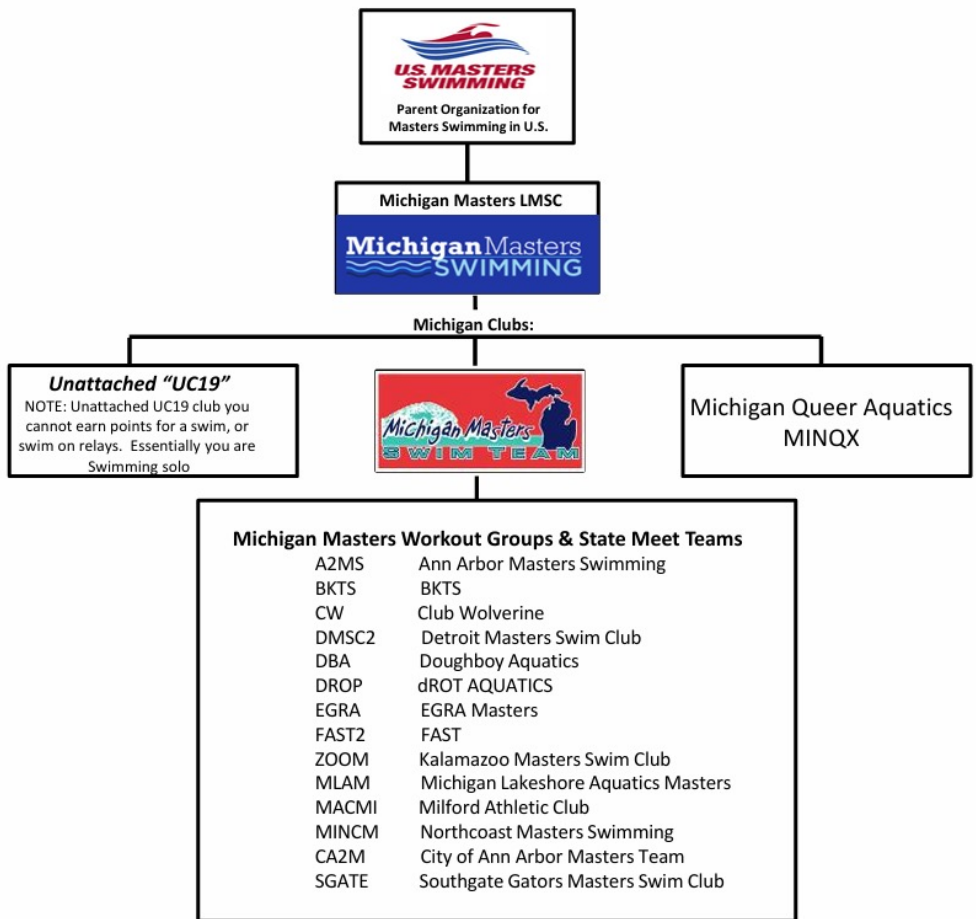

Welcome to the 2024 Michigan LMSC Annual Meeting

My report summarizes the growth of the Michigan Master Program.

1. Below, Shows the new org chart for the Michigan Master LMSC.
 - a. Reorganized the org chart to increase the Michigan Master Club
 - i. Moved 4 clubs to the workout group status.
 1. Worked with the contact person to make this change.
 2. This increased the Michigan Club by 81 swimmers
 3. Went from 7 workout groups to 14 workout groups
2. Page 2, shows the 2023 Membership compared to the 2024 Membership
 - a. For 2024 Michigan Club has 861 members which is an increase of 196 swimmers
 - b. The Unattached group went from 131 swimmers to 95 swimmers
 - i. Need to work on a way to make the registration clearer.
3. Page 3, Bar chart showing the 2023 and 2024 registered swimmers as of April 10.
 - a. The Men had the most growth in the 60-64 age group followed by the 55-59 age group
 - b. The Men had 10 age groups with an increase in swimmers
 - c. The Women had the most growth in the 18-24 age group followed by the 25-29 age group
 - d. The Women had 9 age groups with an increase of swimmers

Note: The only time Michigan Masters Club swimmers swim for their State Meet Teams is at the annual State Meet Championship. at all other times you will swim for the Michigan Masters Club

Michigan Masters Membership Coordinator Annual Report 2024

Two types of clubs in Michigan

	2023	2024
• Regional – Michigan Club	665	861
• Local Clubs	212	96
• EGRA Masters		
• Doughboy Aquatics	81	
• City of Ann Arbor Masters		
• Mich Lakeshore Aquatics Masters		
• Michigan Queer Aquatics	0	1
• UC19	131	95