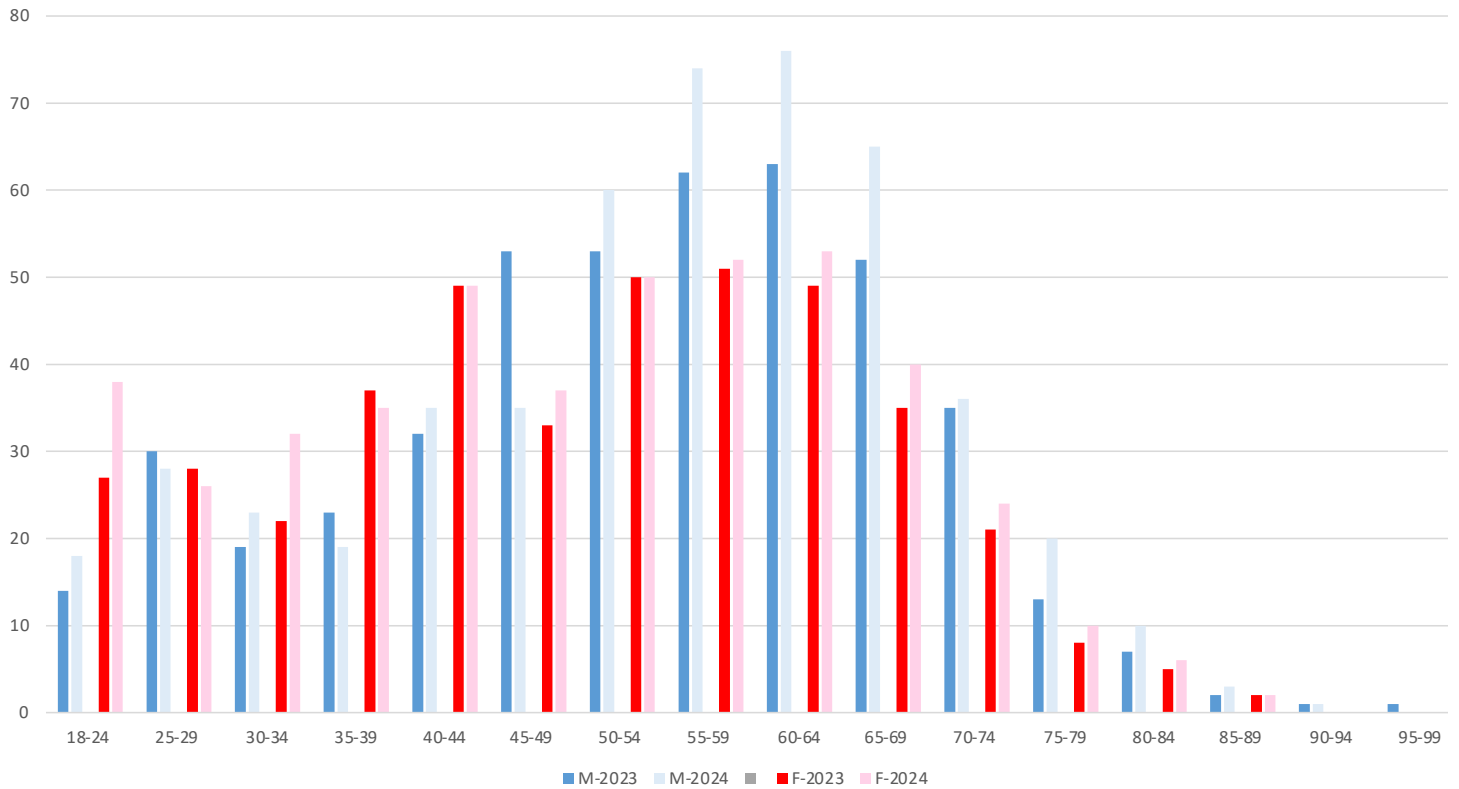

Welcome to the 2024 Michigan LMSC Annual Meeting

My report summarizes the growth of the Michigan Master Program.

1. Below, Shows the new org chart for the Michigan Master LMSC.
 - a. Reorganized the org chart to increase the Michigan Master Club
 - i. Moved 4 clubs to the workout group status.
 1. Worked with the contact person to make this change.
 2. This increased the Michigan Club by 81 swimmers
 3. Went from 7 workout groups to 14 workout groups
2. Page 2, shows the 2023 Membership compared to the 2024 Membership
 - a. For 2024 Michigan Club has 861 members which is an increase of 196 swimmers
 - b. The Unattached group went from 131 swimmers to 95 swimmers
 - i. Need to work on a way to make the registration clearer.
3. Page 3, Bar chart showing the 2023 and 2024 registered swimmers as of April 10.
 - a. The Men had the most growth in the 60-64 age group followed by the 55-59 age group
 - b. The Men had 10 age groups with an increase in swimmers
 - c. The Women had the most growth in the 18-24 age group followed by the 25-29 age group
 - d. The Women had 9 age groups with an increase of swimmers

Note: The only time Michigan Masters Club swimmers swim for their State Meet Teams is at the annual State Meet Championship. at all other times you will swim for the Michigan Masters Club

Michigan Masters Membership Coordinator Annual Report 2024

Two types of clubs in Michigan

	2023	2024
• Regional – Michigan Club	665	861
• Local Clubs	212	96
• EGRA Masters		
• Doughboy Aquatics	81	
• City of Ann Arbor Masters		
• Mich Lakeshore Aquatics Masters		
• Michigan Queer Aquatics	0	1
• UC19	131	95

Age	M-2023	M-2024	F-2023	F-2024
18-24	14	18	27	38
25-29	30	28	28	26
30-34	19	23	22	32
35-39	23	19	37	35
40-44	32	35	49	49
45-49	53	35	33	37
50-54	53	60	50	50
55-59	62	74	51	52
60-64	63	76	49	53
65-69	52	65	35	40
70-74	35	36	21	24
75-79	13	20	8	10
80-84	7	10	5	6
85-89	2	3	2	2
90-94	1	1		
95-99	1			